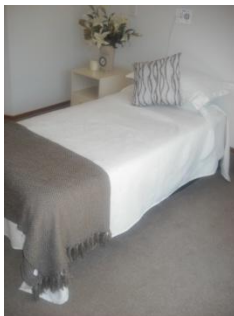

Studio 27

Studio apartment in the Rest Home Complex.

Sale Price: \$130,000

MERIVALE

RETIREMENT VILLAGE

Amenities

Kitchenette – fridge and microwave

Underfloor heating

Separate Studio dining area and Palazzo common areas

External doors to balcony

Care service Level 2 - full Rest Home

Floor Plan